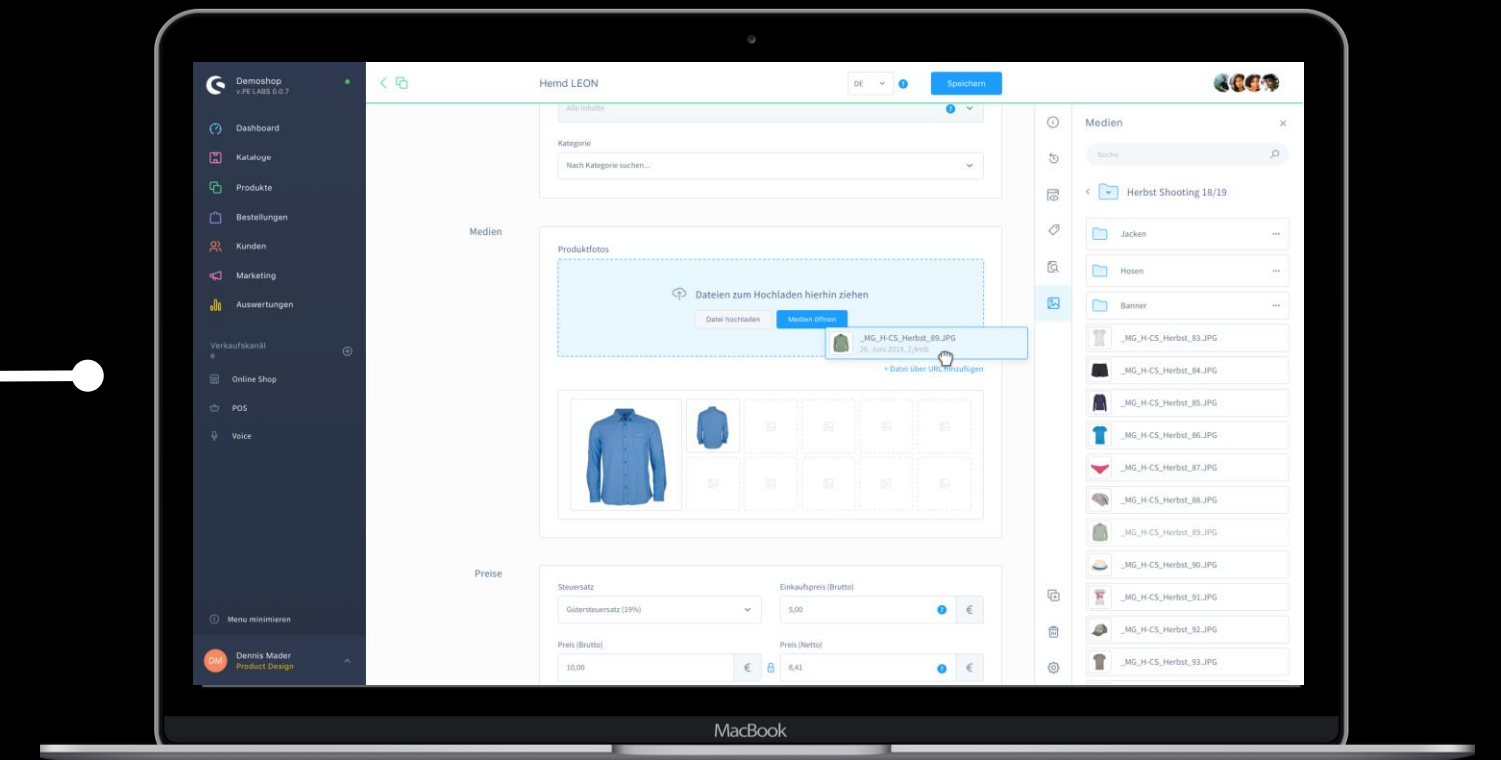

Add to shopping cart

↔ Compare

♡ On the wish list

☆ Rating

FREEDOM

API FIRST

Sales channels

Administration

Integrations

- ERP
- PIM
- CRM
- BI
- DAM
- ETC

BITCOIN HAS AN **API**

TESLA HAS AN **API**

DJI HAS AN **API**

SHOPWARE HAS AN **API**

 shopware

The Shopware logo icon, a white stylized 'S' shape, is positioned to the left of the word 'shopware' in a white, lowercase, sans-serif font.